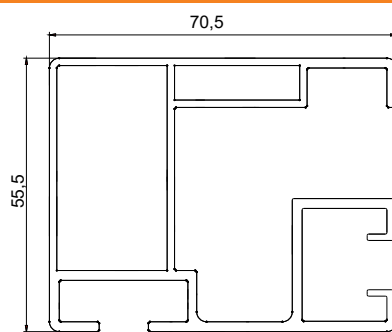

ARTREX
SHADING & GLAZING SYSTEMS

ROOF ZIP PERDE SİSTEMİ

Roof Zip Screen System

Genel Özellikler General specifications

- Yatay olarak çalışabilme özelliği sayesinde yaşam alanlarınızı tavandan gelen rahatsız edici güneş ışığından koruyabilmektedir.
- Sistemin kutusu 12.5cm x 12.5cm ebatlarındadır.
- Sistemin yan ray profili 7.5cm x 5.5cm ebatlarındadır.
- Özel olarak tasarlanmış olan alt profili sayesinde kumaşın alt kaynak izi görünmez.
- Sistemde Serge Ferrari kumaş seçenekleri ile beraber Somfy ve Mosel marka otomasyon sistemleri kullanılmaktadır.

- Thanks to its ability to work horizontally, it can protect your living spaces from the disturbing sunlight coming from the ceiling.
- The box of the system is 12.5cm x 12.5cm.
- The side rail profile of the system is 7.5cm x 5.5cm.
- Thanks to its specially designed bottom profile, the bottom weld trace of the fabric is not visible
- Somfy and Mosel brand automation systems are used in the system along with Serge Ferrari fabric options.

Sistem Parçaları System Parts

MOTOR BOX

SIDE GUIDE

SLIDING BAR